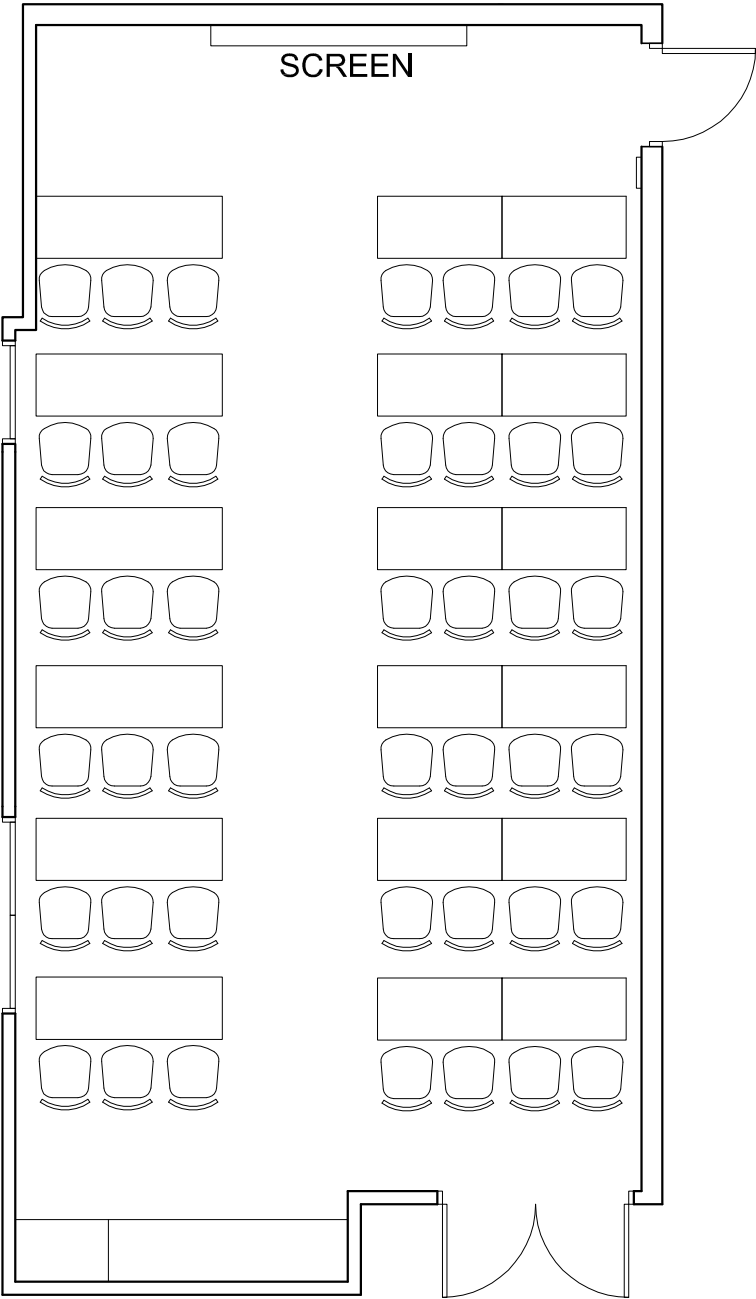

Boardroom Style

CONFERENCE ROOM
LAYOUT "B"
up to 30 seats

Classroom Style

CONFERENCE ROOM
LAYOUT "A"
42 seats

U-Shape Style

CONFERENCE ROOM
LAYOUT "C"
up to 30 seats

Theater Style

CONFERENCE ROOM
LAYOUT "D"
up to 60 seats