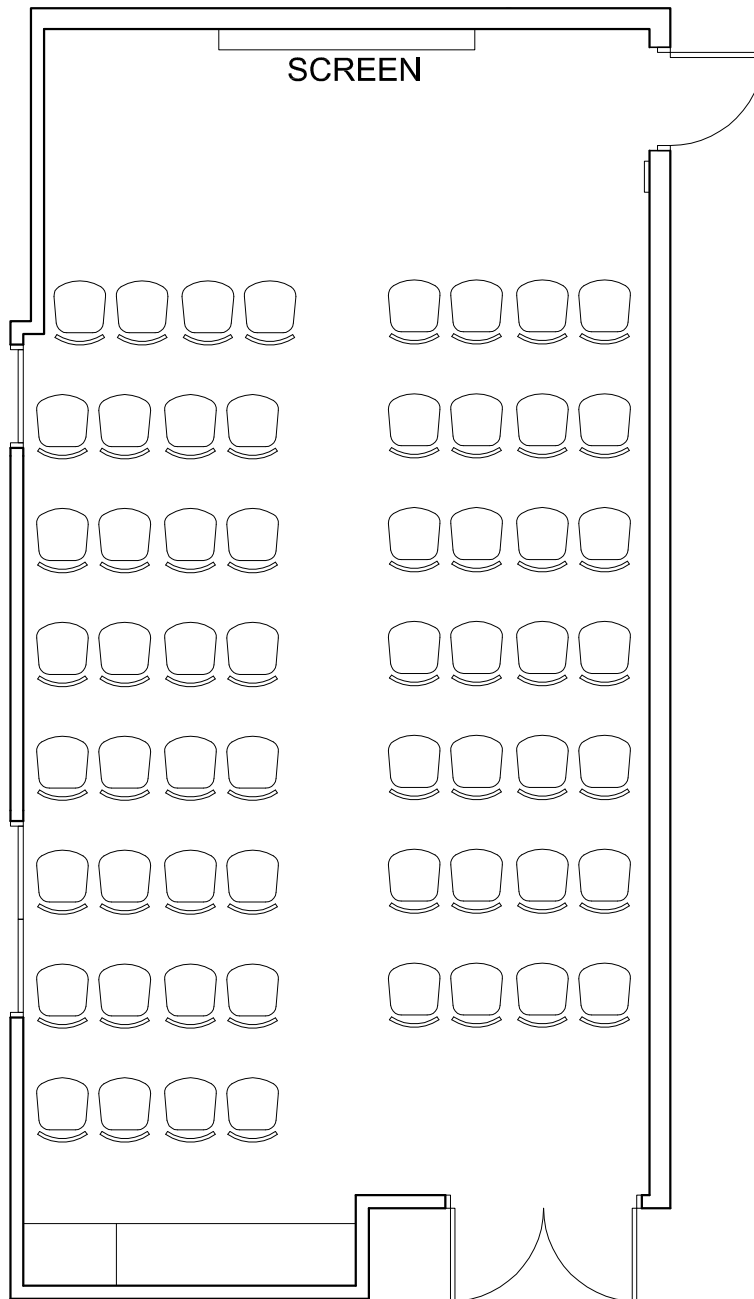

Boardroom Style

CONFERENCE ROOM
LAYOUT "B"
up to 30 seats

Classroom Style

CONFERENCE ROOM
LAYOUT "A"
42 seats

U-Shape Style

CONFERENCE ROOM
LAYOUT "C"
up to 30 seats

Theater Style

CONFERENCE ROOM
LAYOUT "D"
up to 60 seats