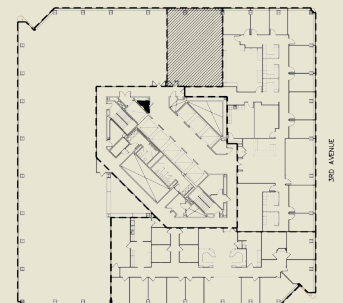

SUITE 3170

DESCRIPTION:

31st Floor

AVAILABILITY:

Immediate

SIZE:

1,436 RSF

CAMPBELL
MITHUN
TOWER