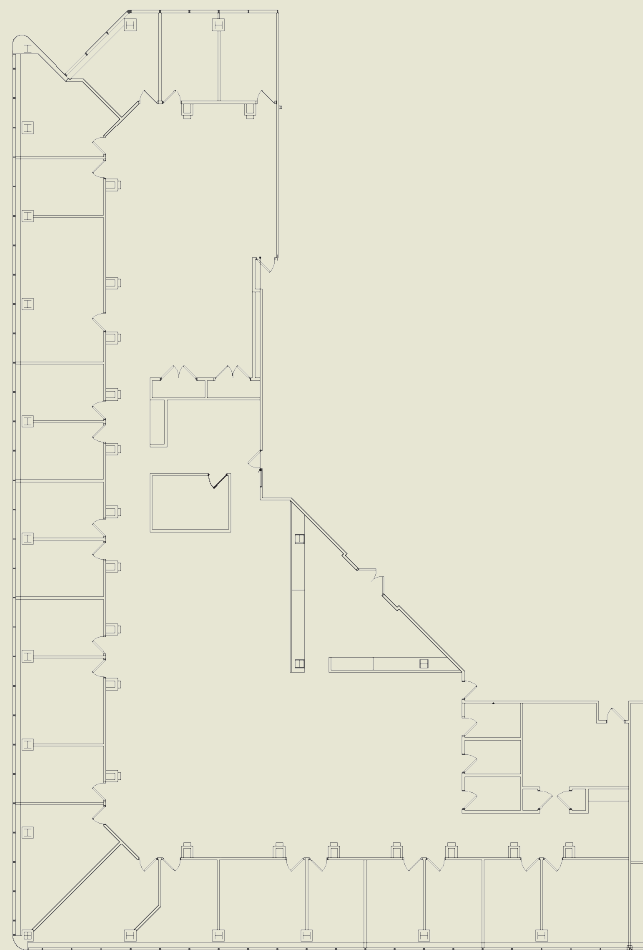

SUITE 2950

DESCRIPTION:

29th Floor

AVAILABILITY:

Immediate

SIZE:

11,731 RSF

CAMPBELL
MITHUN
TOWER