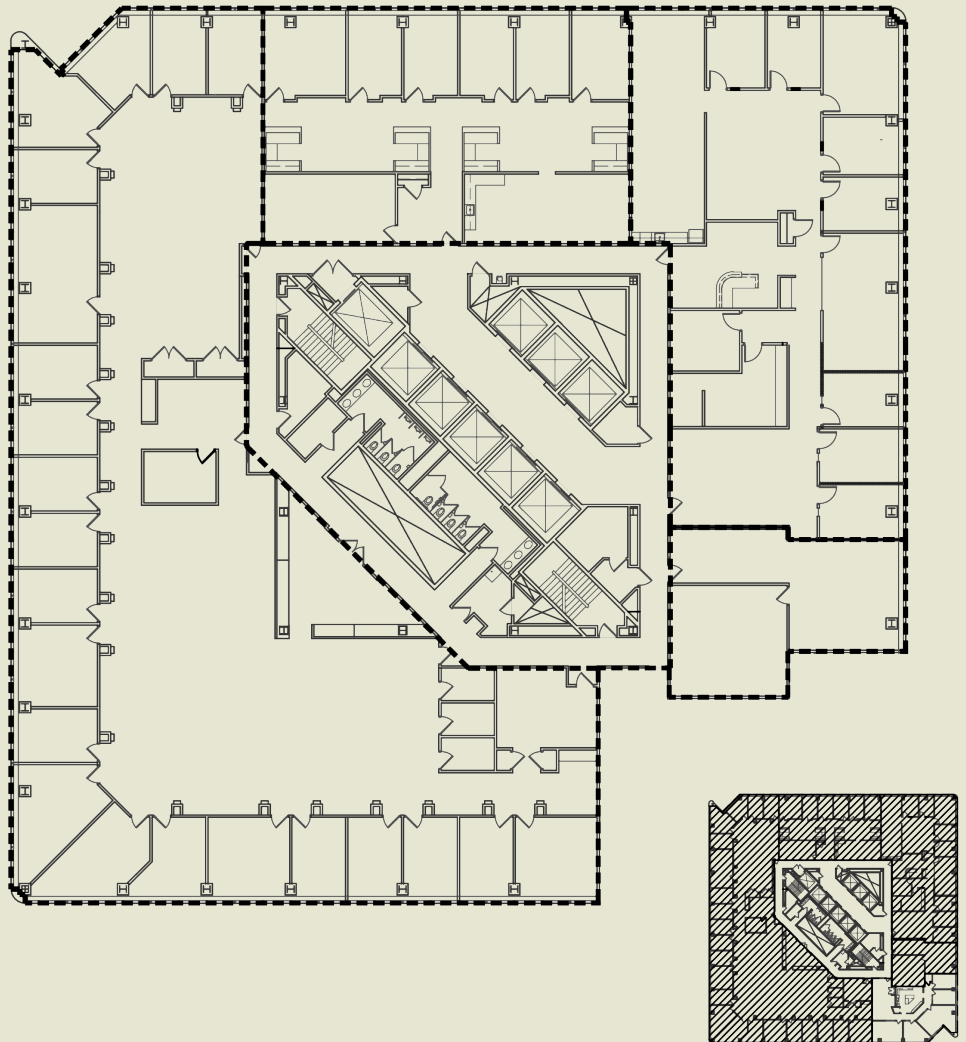

SUITES 2910/2919/2920/2950/2960

DESCRIPTION:

29th Floor

AVAILABILITY:

Immediate

SIZE:

20,948 RSF Combined

CAMPBELL
MITHUN
TOWER