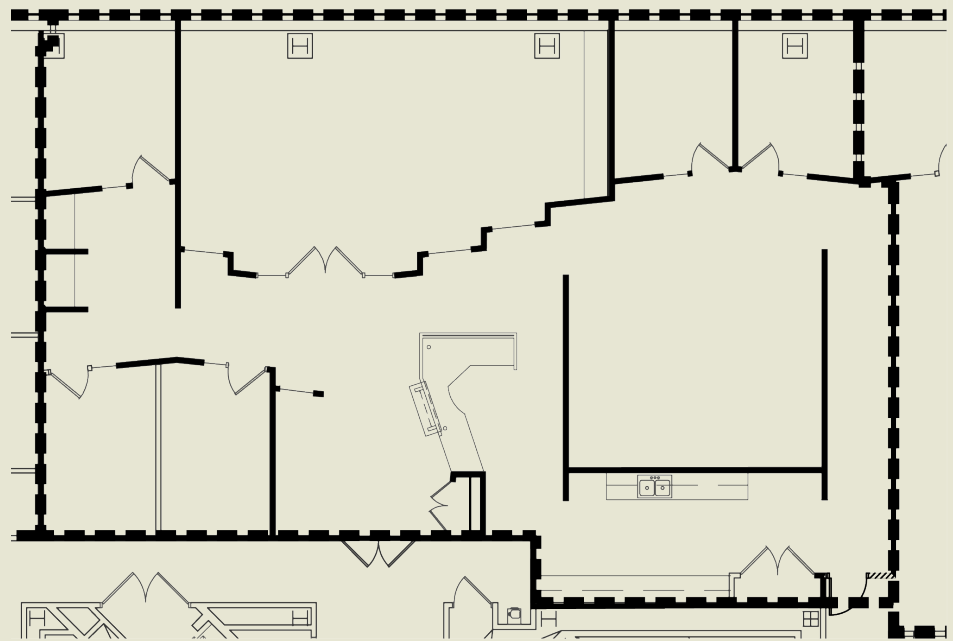

SUITE 2800

DESCRIPTION:

28th Floor

FEATURES:

- Elevator lobby exposure
- Great views

AVAILABILITY:

Immediate

SIZE:

3,664 RSF

CAMPBELL
MITHUN
TOWER

FOR LEASE