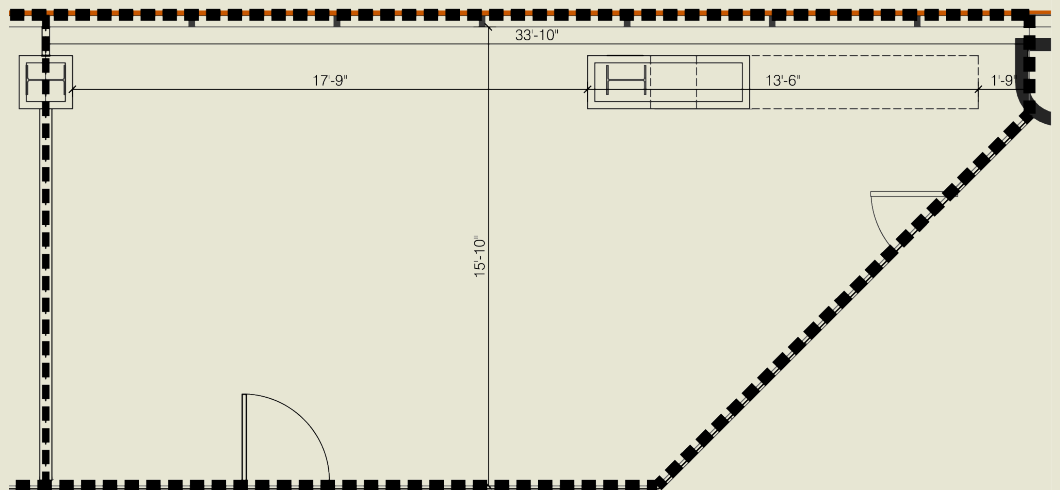

SUITE 230

DESCRIPTION:

2nd Floor

AVAILABILITY:

Immediate

SIZE:

543 RSF

FEATURES:

- Fantastic location just off high bank elevator
- Vast amount of exterior glass not commonly found on the skyway level

CAMPBELL
MITHUN
T O W E R

FOR LEASE