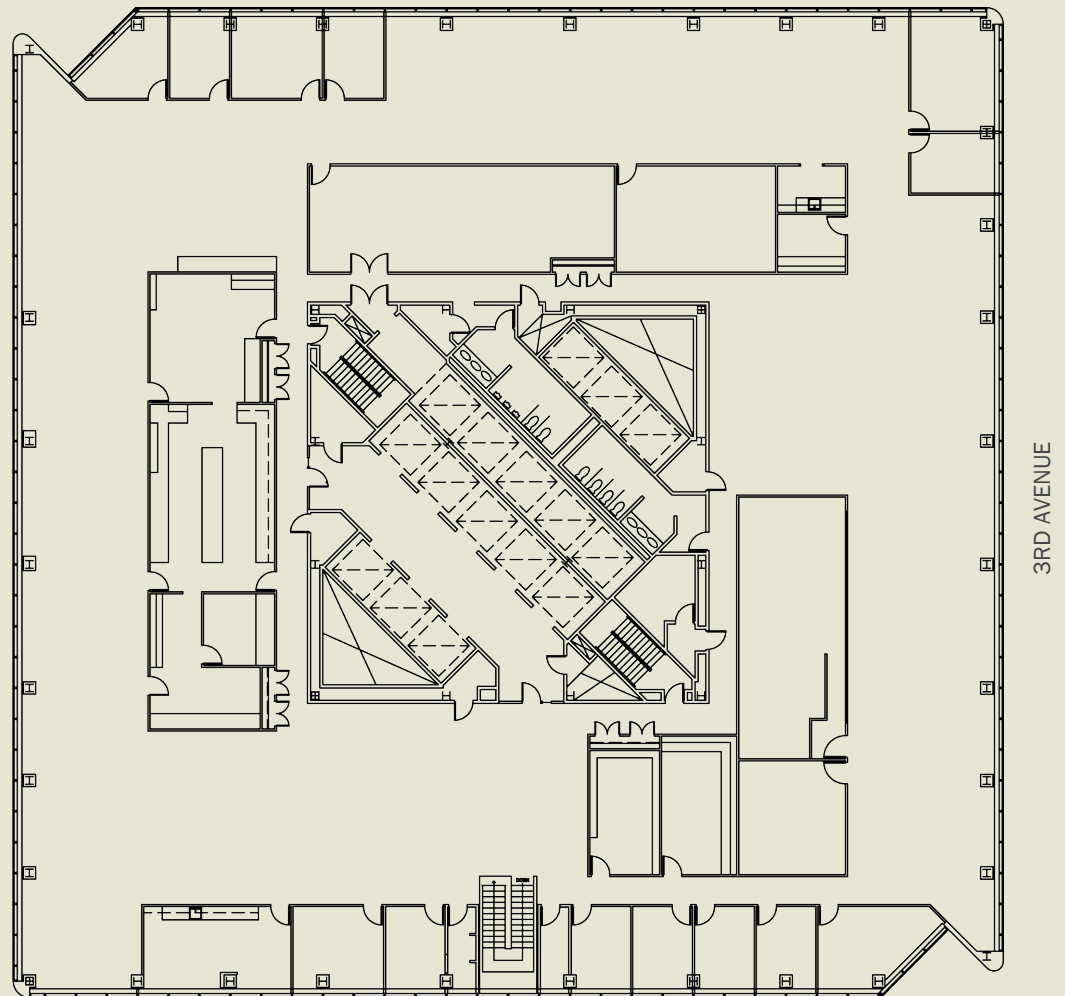

SUITE 1400

DESCRIPTION:

14th Floor

FEATURES:

- Great views
- Full floor

AVAILABILITY:

Immediate

SIZE:

22,740 RSF

NINTH STREET

3RD AVENUE

CAMPBELL
MITHUN
TOWER

FOR LEASE