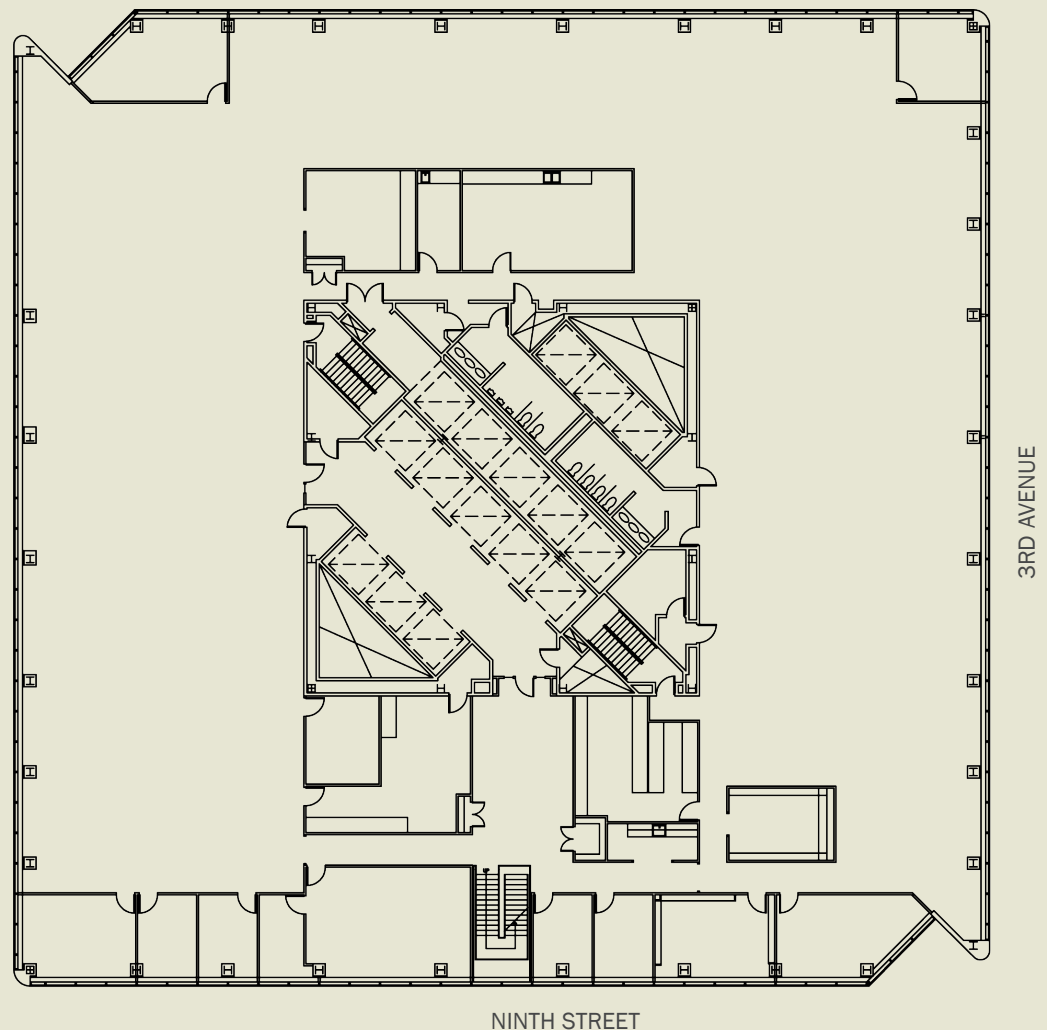

SUITE 1300

DESCRIPTION:

13th Floor

FEATURES:

- Great views
- Full floor

AVAILABILITY:

July 2015

SIZE:

22,740 RSF

CAMPBELL
MITHUN
TOWER

FOR LEASE