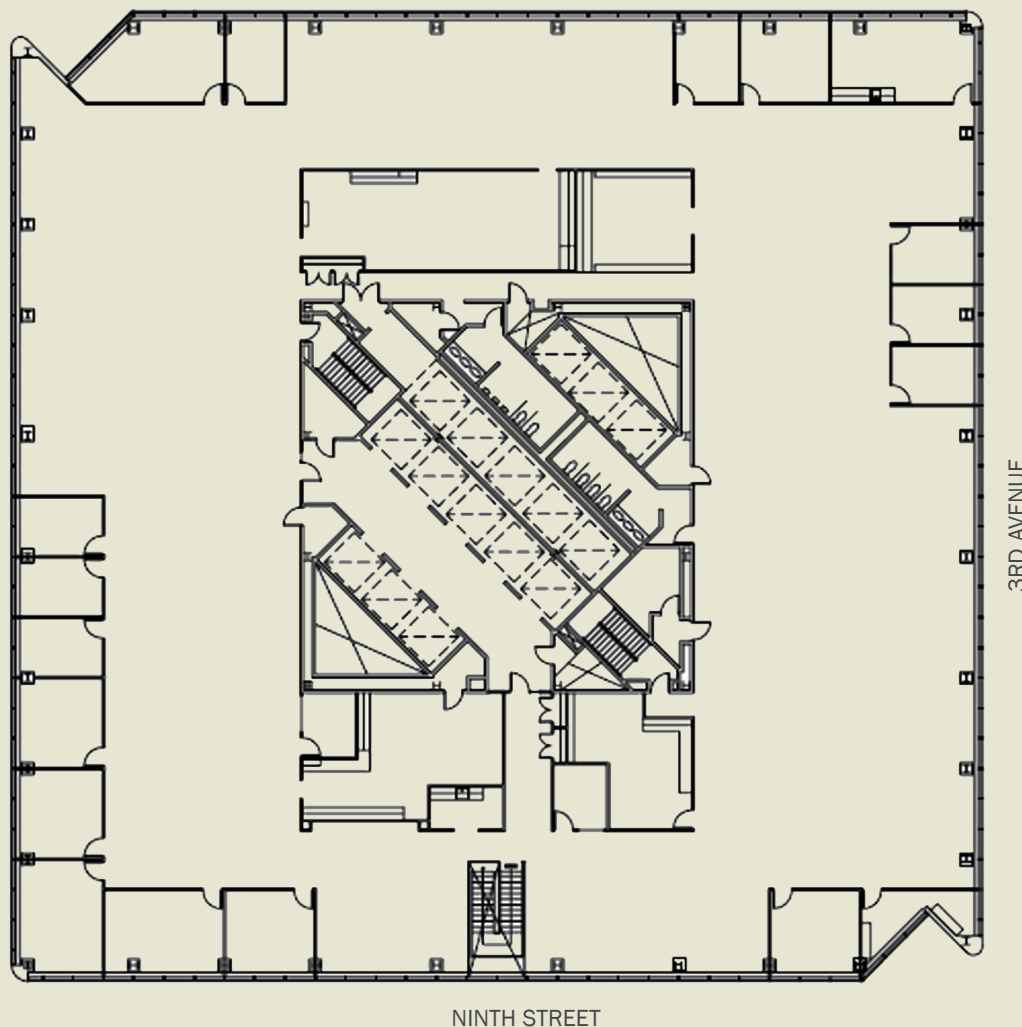

CAMPBELL
MITHUN
T O W E R

FOR LEASE

SUITE 1200

DESCRIPTION:

12th Floor

FEATURES:

- Great views
- Full floor

AVAILABILITY:

Immediate

SIZE:

22,740 RSF

www.campbellmithuntower.com