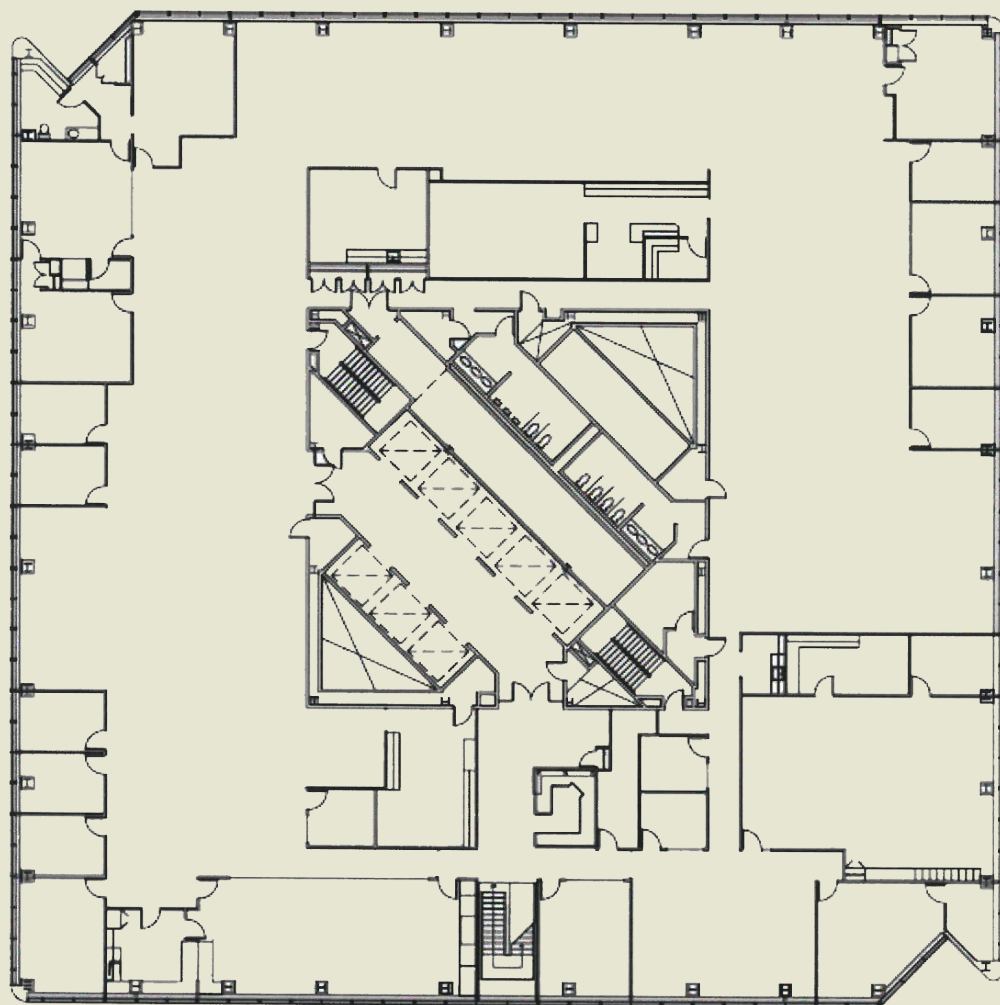

CAMPBELL
MITHUN
T O W E R

FOR LEASE

SUITE 1100

DESCRIPTION:

11th Floor

FEATURES:

- Great views
- Full floor

AVAILABILITY:

Immediate

SIZE:

22,738 RSF

NINTH STREET

3RD AVENUE

www.campbellmithuntower.com