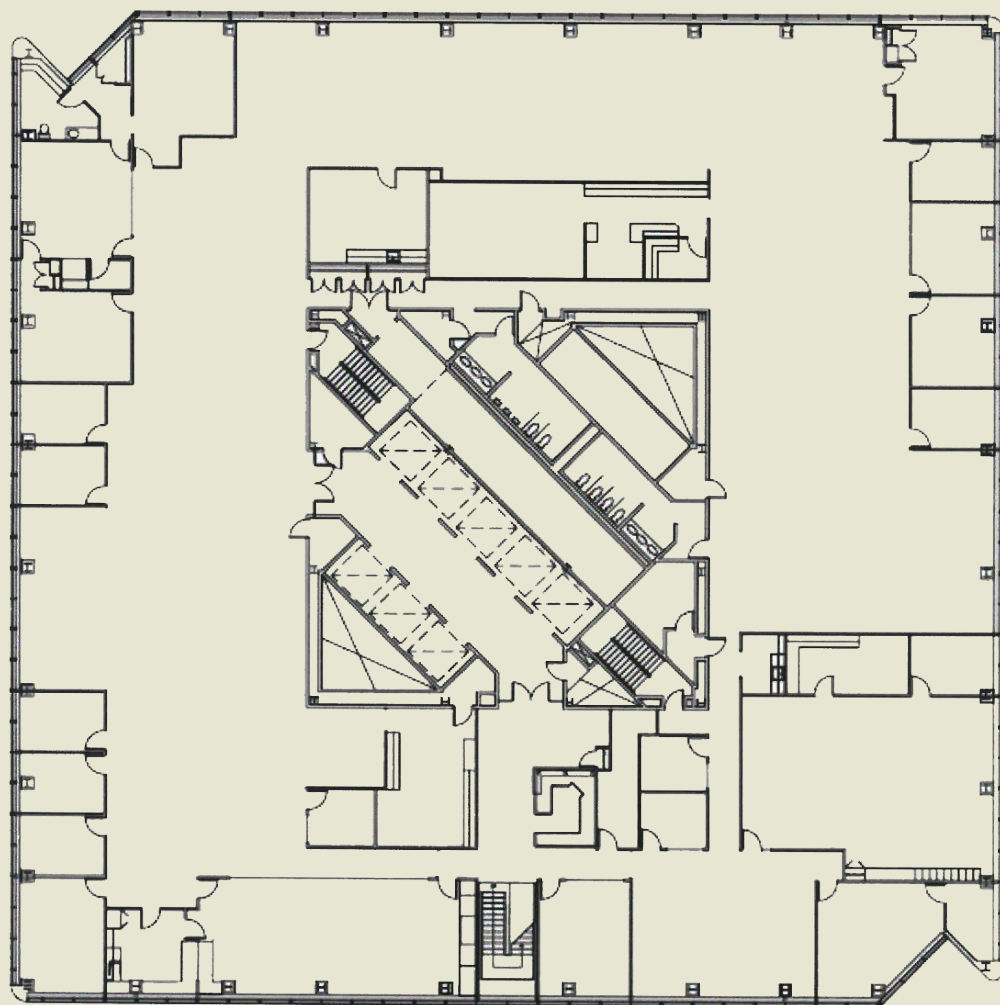

CAMPBELL
MITHUN
TOWER

FOR LEASE

SUITE 1100

DESCRIPTION:

11th Floor

FEATURES:

- Great views
- Full floor

AVAILABILITY:

July 2015

SIZE:

22,738 RSF

NINTH STREET

3RD AVENUE